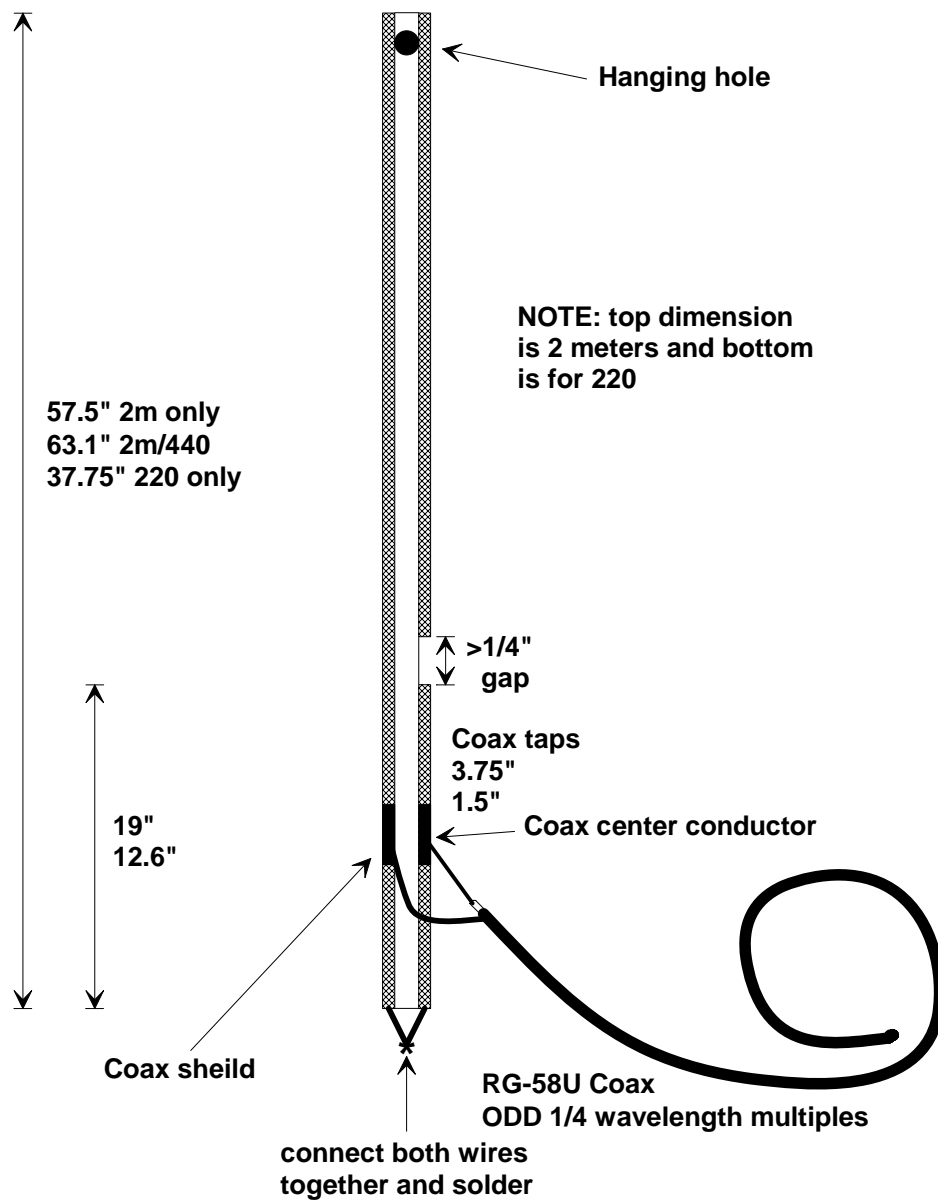

# Emergency Portable "J" Antenna 300 ohm TV twin lead

(best Hidden T antenna every created)

Note: coax length between J and TX will affect tuning.